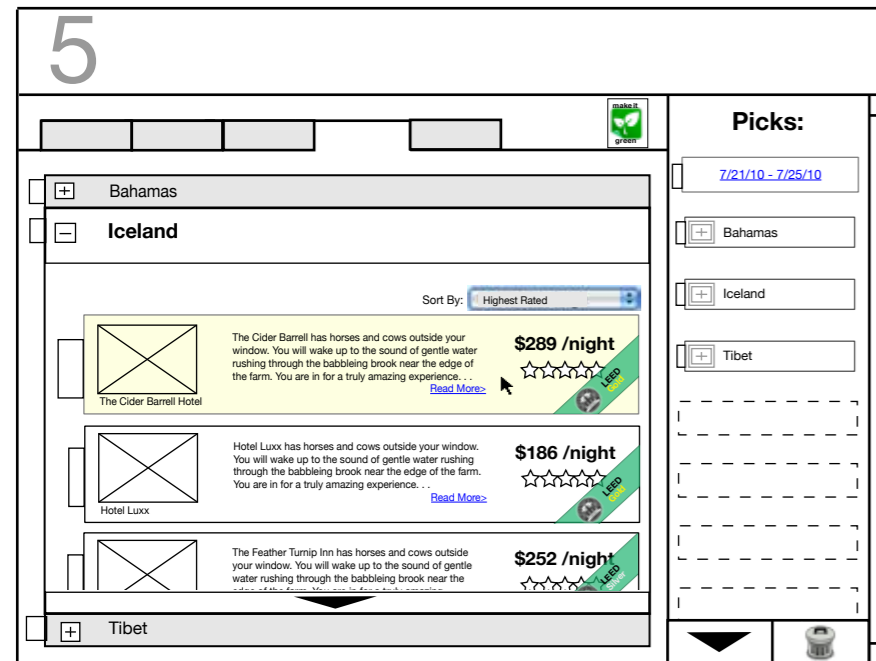

“Lodging & Hotels” Tab: “Make it Green” button added to toggle sustainable choices.