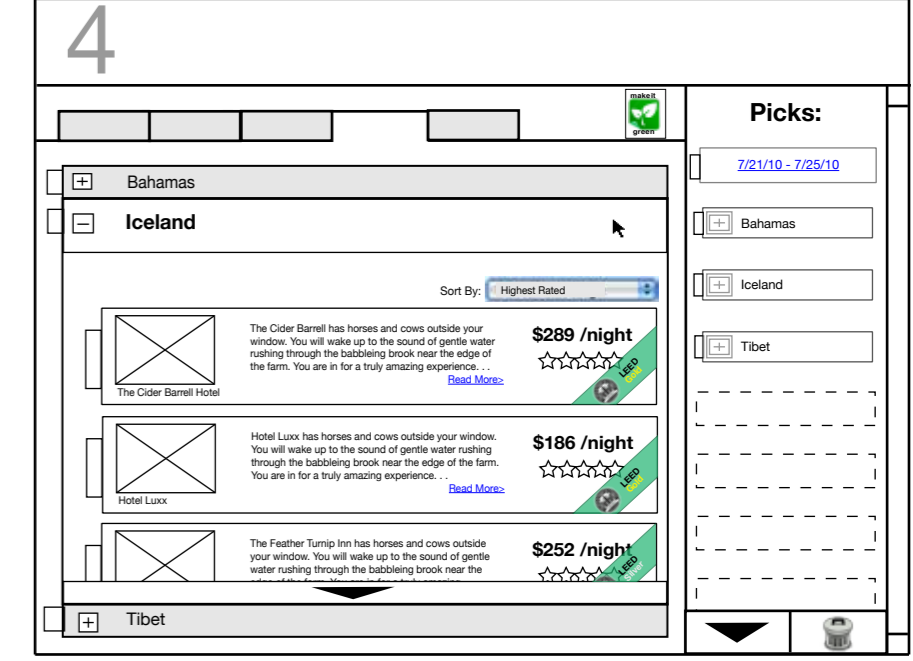

“Lodging & Hotels” Tab: “Make it Green” button added to toggle sustainable choices.