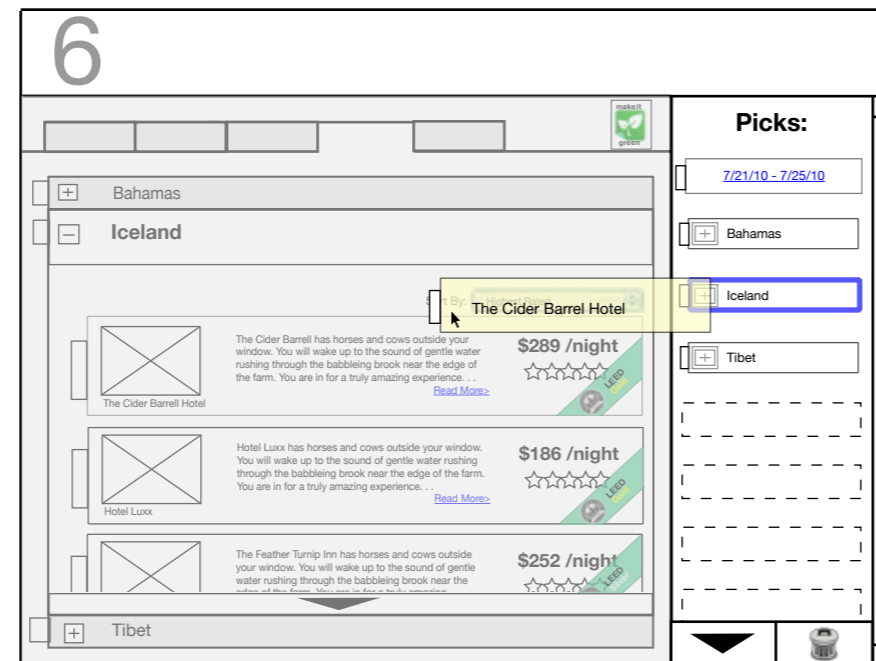

“Lodging & Hotels” Tab: “Make it Green” button added to toggle sustainable choices.