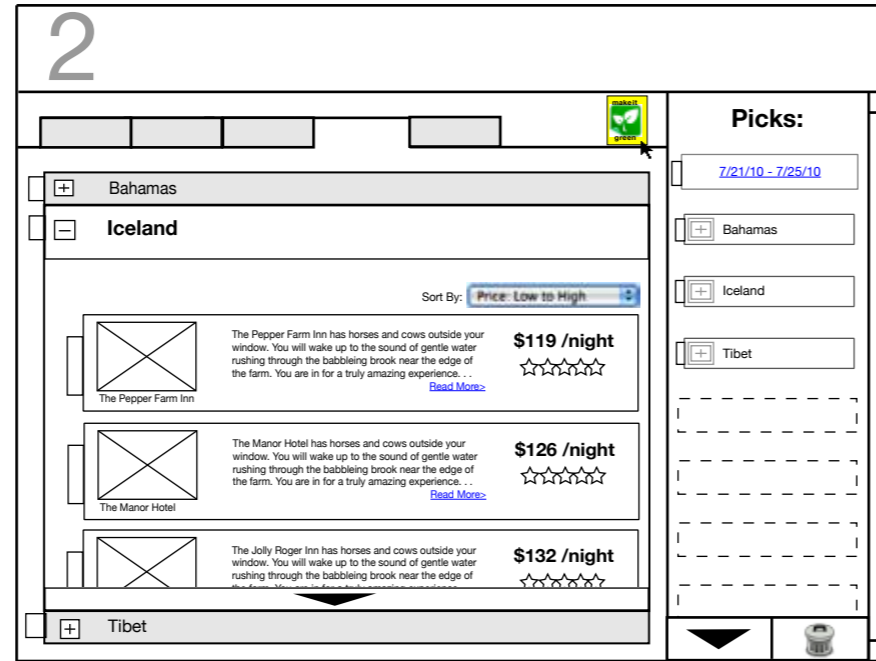

“Lodging & Hotels” Tab: “Make it Green” button added to toggle sustainable choices.