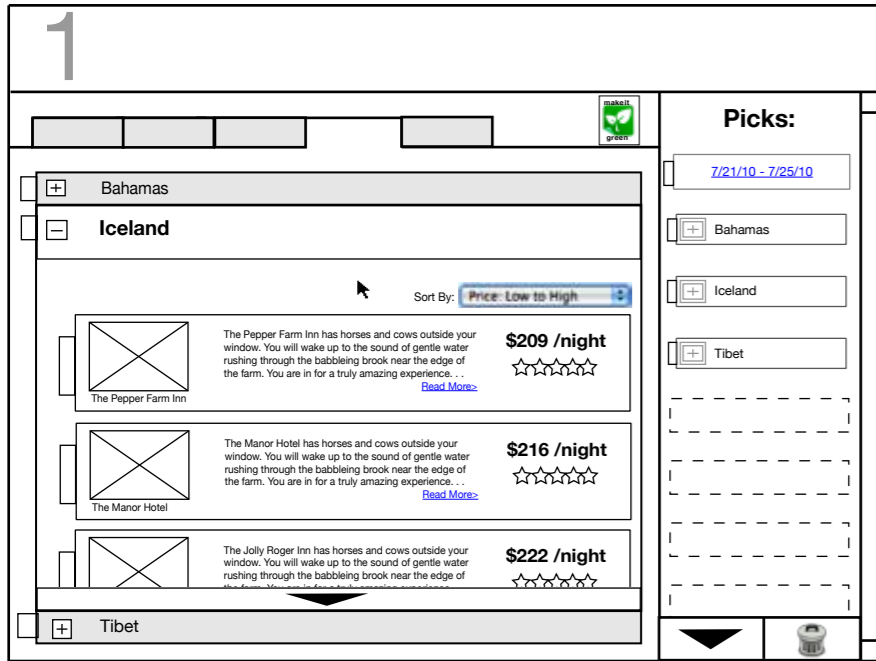

“Lodging & Hotels” Tab: “Make it Green” button added to toggle sustainable choices.