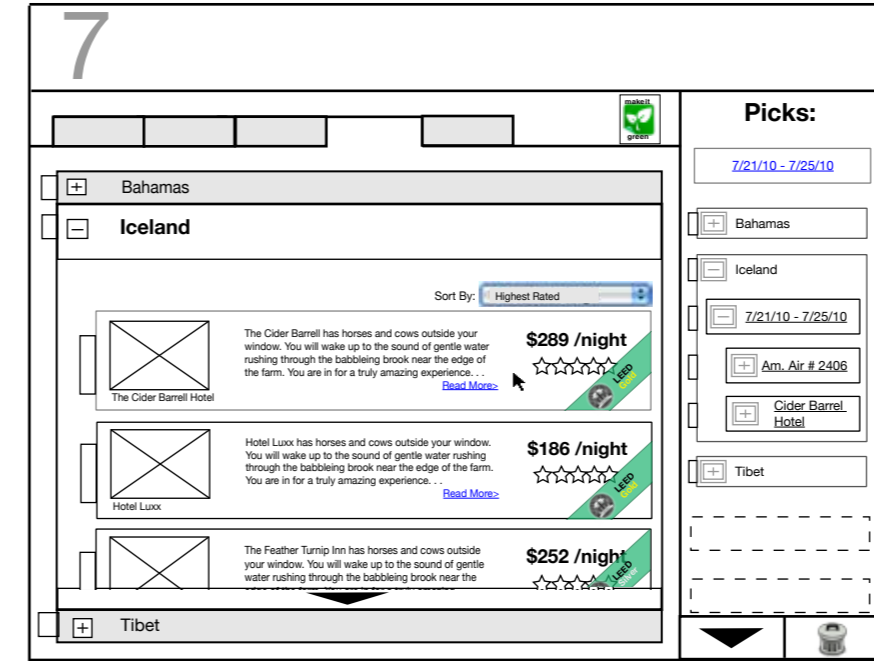

“Lodging & Hotels” Tab: “Make it Green” button added to toggle sustainable choices.